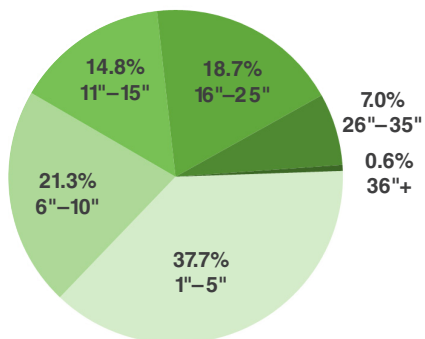

DIAMETER BREAKDOWN OF BOYLE HEIGHTS STREET TREES