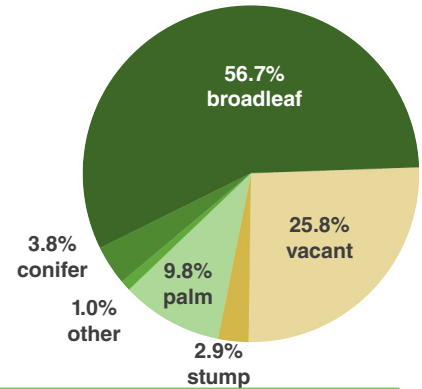

INVENTORY BY TREE TYPE

QUICK FACTS

$1.06m Annual Total Benefits	505,479lbs Carbon Dioxide Sequestered Annually	3.9m gallons Stormwater Runoff Avoided Annually	407,660 KWH Saved Annually	3 Number of Trees > 50" Diameter	3,626 Number of Vacant Sites
$827,396 Property Value	3,078lbs Air Pollutants Removed Annually	292,270lbs Carbon Dioxide Avoided Annually	3,591 Terms of Energy Saved Annually	117 Vacant Street Sites > 10' Wide	414 Number of Stumps