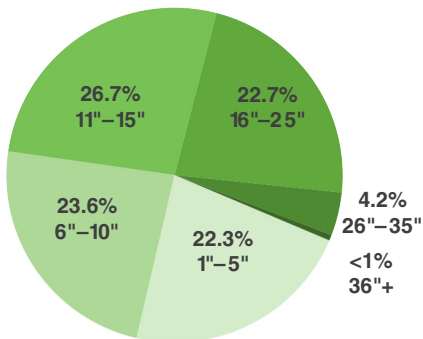

DIAMETER BREAKDOWN OF DOWNTOWN LA STREET TREES