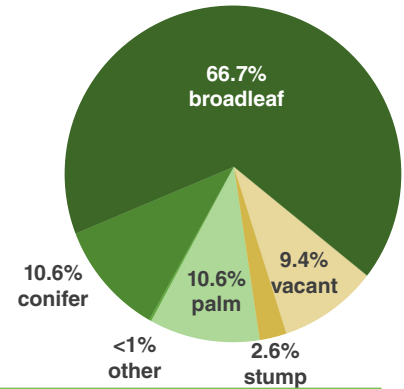

INVENTORY BY TREE TYPE

QUICK FACTS

$953,578 Annual Total Benefits	409,445 lbs Carbon Dioxide Sequestered Annually	3.3m gallons Stormwater Runoff Avoided Annually	343,079 KWH Saved Annually	2 Number of Trees > 50" Diameter	680 Number of Vacant Sites
$769,742 Property Value	2,434 lbs Air Pollutants Removed Annually	243,599 lbs Carbon Dioxide Avoided Annually	2,658 Terms of Energy Saved Annually	6 Vacant Street Sites > 10' Wide	189 Number of Stumps