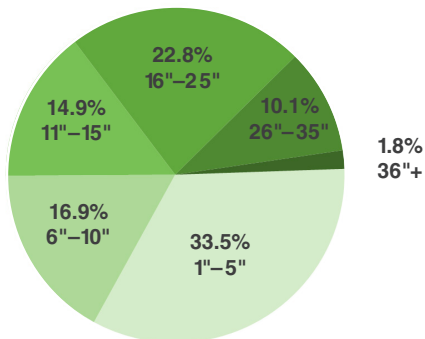

NEIGHBORHOOD COUNCIL DISTRICT URBAN FOREST SUMMARY

PICO UNION

BY THE NUMBERS

City street trees play a vital role in Pico Union communities. These trees mitigate the negative effects of urbanization and development, and enhance the quality of life within the community. Considering Pico Union's 3,783 trees, 105 stumps, and 534 vacant sites, the stocking rate is 84.4%. The most abundant type of tree in the inventory is broadleaf (62.3%) which provide the most shade.

3,783

Total Street Trees in Pico Union

INVENTORY BY TREE TYPE

QUICK FACTS

\$395,002 Annual Total Benefits	201,336lbs Carbon Dioxide Sequestered Annually	1.8m gallons Stormwater Runoff Avoided Annually	166,417 KWH Saved Annually	1 Number of Trees > 50" Diameter	534 Number of Vacant Sites
\$299,276 Property Value	1,305lbs Air Pollutants Removed Annually	125,152lbs Carbon Dioxide Avoided Annually	1,643 Therms of Energy Saved Annually	3 Vacant Street Sites > 10' Wide	105 Number of Stumps

DIAMETER BREAKDOWN OF PICO UNION STREET TREES

TOP 5 MOST COMMON SPECIES

Inventory Details

Data was collected August 2020 through August 2021 and analyzed using i-Tree Streets. Publication date: August 26, 2021