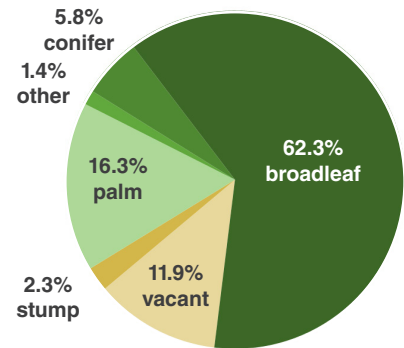

NEIGHBORHOOD COUNCIL DISTRICT URBAN FOREST SUMMARY

PICO UNION

BY THE NUMBERS

City street trees play a vital role in Pico Union communities. These trees mitigate the negative effects of urbanization and development, and enhance the quality of life within the community. Considering Pico Union's 3,783 trees, 105 stumps, and 534 vacant sites, the stocking rate is 84.4%. The most abundant type of tree in the inventory is broadleaf (62.3%) which provide the most shade.

3,783

Total Street Trees in Pico Union

INVENTORY BY TREE TYPE

QUICK FACTS

\$395,002 Annual Total Benefits	201,336lbs Carbon Dioxide Sequestered Annually	1.8m gallons Stormwater Runoff Avoided Annually	166,417 KWH Saved Annually	1 Number of Trees > 50" Diameter	534 Number of Vacant Sites
\$299,276 Property Value	1,305lbs Air Pollutants Removed Annually	125,152lbs Carbon Dioxide Avoided Annually	1,643 Therms of Energy Saved Annually	3 Vacant Street Sites > 10' Wide	105 Number of Stumps