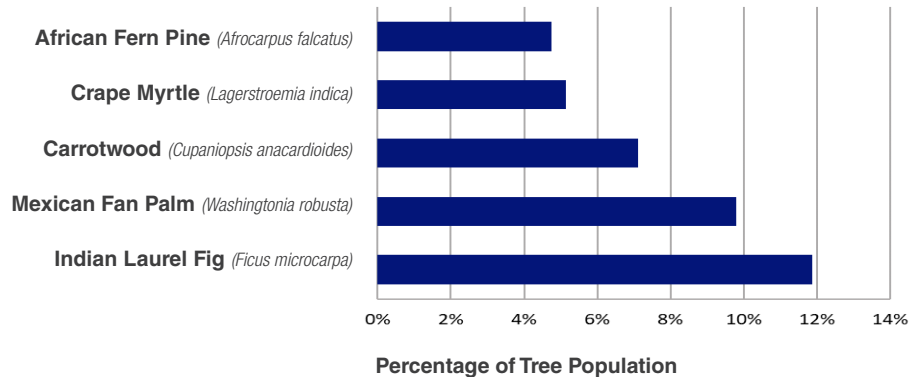

NEIGHBORHOOD COUNCIL DISTRICT URBAN FOREST SUMMARY

PICO UNION

BY THE NUMBERS

City street trees play a vital role in Pico Union communities. These trees mitigate the negative effects of urbanization and development, and enhance the quality of life within the community. Considering Pico Union's 3,783 trees, 105 stumps, and 534 vacant sites, the stocking rate is 84.4%. The most abundant type of tree in the inventory is broadleaf (62.3%) which provide the most shade.

3,783

Total Street Trees in Pico Union

INVENTORY BY TREE TYPE

QUICK FACTS

\$395,002 Annual Total Benefits	201,336lbs Carbon Dioxide Sequestered Annually	1.8m gallons Stormwater Runoff Avoided Annually	166,417 KWH Saved Annually	1 Number of Trees > 50" Diameter	534 Number of Vacant Sites
\$299,276 Property Value	1,305lbs Air Pollutants Removed Annually	125,152lbs Carbon Dioxide Avoided Annually	1,643 Therms of Energy Saved Annually	3 Vacant Street Sites > 10' Wide	105 Number of Stumps

DIAMETER BREAKDOWN OF PICO UNION STREET TREES

TOP 5 MOST COMMON SPECIES

Inventory Details

Data was collected August 2020 through August 2021 and analyzed using i-Tree Streets. Publication date: August 26, 2021