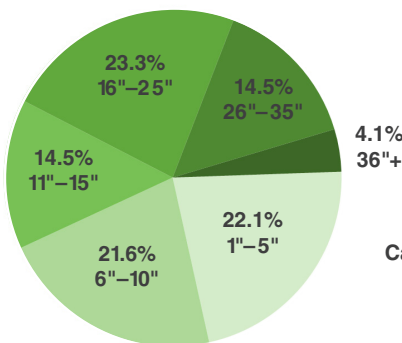

NEIGHBORHOOD COUNCIL DISTRICT URBAN FOREST SUMMARY

WEST ADAMS

BY THE NUMBERS

City street trees play a vital role in West Adams communities. These trees mitigate the negative effects of urbanization and development, and enhance the quality of life within the community. Considering West Adams' 5,824 trees, 117 stumps, and 1,685 vacant sites, the stocking rate is 76.2%. The most abundant type of tree in the inventory is broadleaf (53.7%) which provide the most shade.

5,824

Total Street Trees in West Adams

INVENTORY BY TREE TYPE

QUICK FACTS

\$713,324 Annual Total Benefits	366,718 lbs Carbon Dioxide Sequestered Annually	3.1 m gallons Stormwater Runoff Avoided Annually	315,242 KWH Saved Annually	21 Number of Trees > 50" Diameter	1,685 Number of Vacant Sites
\$527,168 Property Value	2,603 lbs Air Pollutants Removed Annually	235,655 lbs Carbon Dioxide Avoided Annually	3,077 Therms of Energy Saved Annually	15 Vacant Street Sites > 10' Wide	117 Number of Stumps

DIAMETER BREAKDOWN OF WEST ADAMS STREET TREES

TOP 5 MOST COMMON SPECIES

Inventory Details

Data was collected March through October 2021 and analyzed using i-Tree Streets. Publication date: October 11, 2021