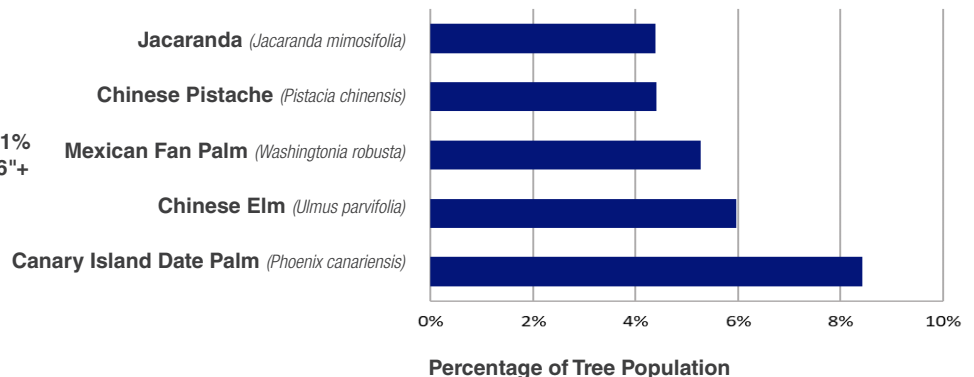

TOP 5 MOST COMMON SPECIES

Inventory Details

Data was collected March through October 2021 and analyzed using i-Tree Streets. Publication date: October 11, 2021

streetsla.lacity.org

Making LA's Street Network Safe, Mobile, and Sustainable Through Innovation, Integration and Inclusion