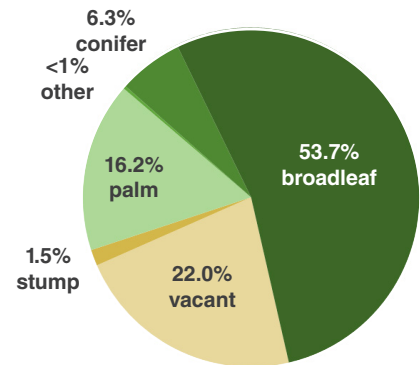

NEIGHBORHOOD COUNCIL DISTRICT URBAN FOREST SUMMARY

WEST ADAMS

BY THE NUMBERS

City street trees play a vital role in West Adams communities. These trees mitigate the negative effects of urbanization and development, and enhance the quality of life within the community. Considering West Adams' 5,824 trees, 117 stumps, and 1,685 vacant sites, the stocking rate is 76.2%. The most abundant type of tree in the inventory is broadleaf (53.7%) which provide the most shade.

5,824

Total Street Trees in West Adams

INVENTORY BY TREE TYPE

QUICK FACTS

\$713,324 Annual Total Benefits	366,718 lbs Carbon Dioxide Sequestered Annually	3.1 m gallons Stormwater Runoff Avoided Annually	315,242 KWH Saved Annually	21 Number of Trees > 50" Diameter	1,685 Number of Vacant Sites
\$527,168 Property Value	2,603 lbs Air Pollutants Removed Annually	235,655 lbs Carbon Dioxide Avoided Annually	3,077 Therms of Energy Saved Annually	15 Vacant Street Sites > 10' Wide	117 Number of Stumps